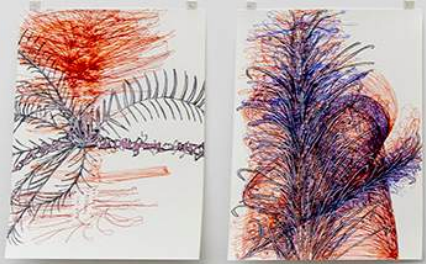

Made up of numerous drawings — composed in paint, biro, and ink — Frankovich sees these works functioning as individual performances. With a machine-like quality, she responds to ideas and images onto paper, back through her own body. Reimagining the genre of botanical drawing, these works evoke underwater sea creatures, exploring the rhythmic movement that invertebrates make in the depths of the ocean, while linking with futuristic explorations of the galaxy. Through this duality of exploration, Frankovich's speculative convergence of the technological apparatus with organic life expands possibilities for being and knowing.

Alicia Frankovich
Bio Techno Imaginations, 2024-26
Paint, pen, biro, ink and wash on paper
59.5 x 42 cm (sheet size)

Alicia Frankovich
Bio Techno Imaginations, 2024-26
Paint, pen, biro, ink and wash on paper
59.5 x 42 cm (sheet size)

1301SW

Alicia Frankovich
Bio Techno Imaginations, 2024-26
Paint, pen, biro, ink and wash on paper
29.7 x 20.8 cm (sheet size)
32 x 24 cm (sheet size)
33 x 24 cm (sheet size)
41.5 x 29.5 cm (sheet size)