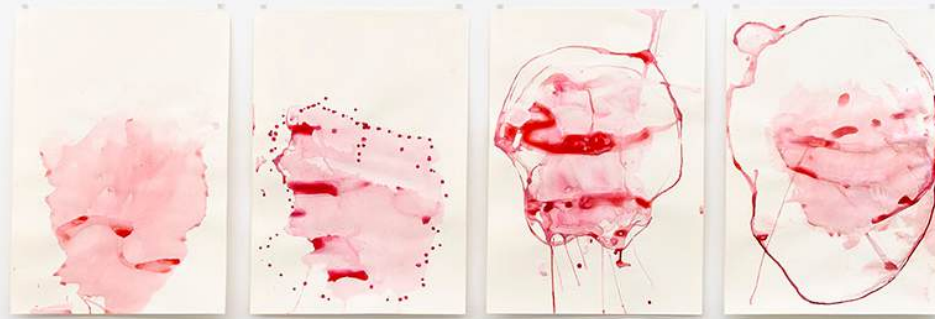

Made up of numerous drawings — composed in paint, biro, and ink — Frankovich sees these works functioning as individual performances. With a machine-like quality, she responds to ideas and images onto paper, back through her own body. Reimagining the genre of botanical drawing, these works evoke underwater sea creatures, exploring the rhythmic movement that invertebrates make in the depths of the ocean, while linking with futuristic explorations of the galaxy. Through this duality of exploration, Frankovich's speculative convergence of the technological apparatus with organic life expands possibilities for being and knowing.

Alicia Frankovich
Feather Stars, 2024
Pen on paper
29.7 x 21.0 cm (sheet size)

Alicia Frankovich
Bio Techno Imaginations, 2024-26
Paint, pen, biro, ink and wash on paper
32 x 24 cm (sheet size)
33 x 24 cm (sheet size)

Alicia Frankovich
Bio Techno Imaginations, 2024-26
Paint, pen, biro, ink and wash on paper
41.5 x 29.5 cm (sheet size)

1301SW

Alicia Frankovich
Bio Techno Imaginations, 2024-26
Paint, pen, biro, ink and wash on paper
80 x 62 x 6 cm (framed)