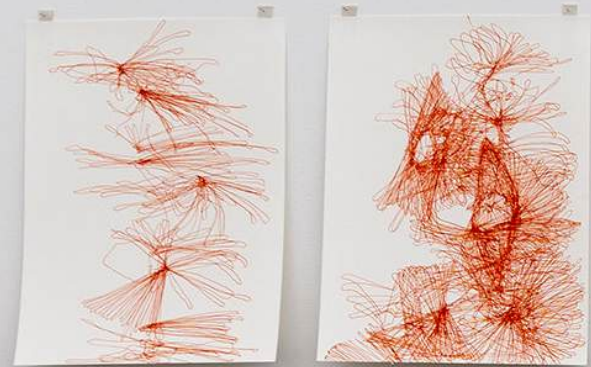

Made up of numerous drawings — composed in paint, biro, and ink — Frankovich sees these works functioning as individual performances. With a machine-like quality, she responds to ideas and images onto paper, back through her own body. Reimagining the genre of botanical drawing, these works evoke underwater sea creatures, exploring the rhythmic movement that invertebrates make in the depths of the ocean, while linking with futuristic explorations of the galaxy. Through this duality of exploration, Frankovich's speculative convergence of the technological apparatus with organic life expands possibilities for being and knowing.

Alicia Frankovich
Bio Techno Imaginations, 2024-26
Paint, pen, biro, ink and wash on paper
41.5 x 29.5 cm (sheet size)

1301SW

Alicia Frankovich
Bio Techno Imaginations, 2024-26
Paint, pen, biro, ink and wash on paper
80 x 62 x 6 cm (framed)

Alicia Frankovich
Bio Techno Imaginations, 2024-26
Paint, pen, biro, ink and wash on paper
59.5 x 42 cm (sheet size)

Alicia Frankovich
Bio Techno Imaginations, 2024-26
Paint, pen, biro, ink and wash on paper
59.5 x 42 cm (sheet size)

1301SW

Alicia Frankovich
Bio Techno Imaginations, 2024-26
Paint, pen, biro, ink and wash on paper
29.7 x 20.8 cm (sheet size)
32 x 24 cm (sheet size)
33 x 24 cm (sheet size)
41.5 x 29.5 cm (sheet size)