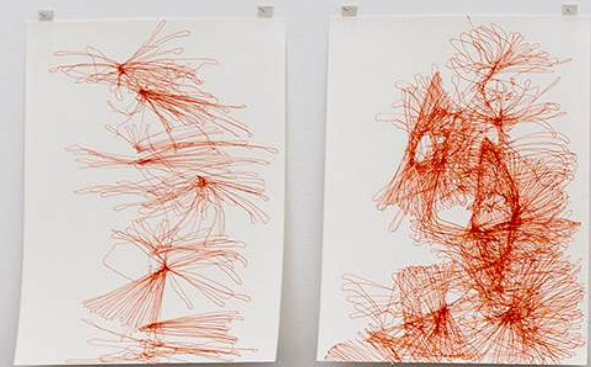

Made up of numerous drawings — composed in paint, biro, and ink — Frankovich sees these works functioning as individual performances. With a machine-like quality, she responds to ideas and images onto paper, back through her own body. Reimagining the genre of botanical drawing, these works evoke underwater sea creatures, exploring the rhythmic movement that invertebrates make in the depths of the ocean, while linking with futuristic explorations of the galaxy. Through this duality of exploration, Frankovich's speculative convergence of the technological apparatus with organic life expands possibilities for being and knowing.

1301SW

Alicia Frankovich
Bio Techno Imaginations, 2024-26
Paint, pen, biro, ink and wash on paper
41.5 x 29.5 cm (sheet size)

1301SW

Alicia Frankovich
Bio Techno Imaginations, 2024-26
Paint, pen, biro, ink and wash on paper
80 x 62 x 6 cm (framed)

Alicia Frankovich
Bio Techno Imaginations, 2024-26
Paint, pen, biro, ink and wash on paper
59.5 x 42 cm (sheet size)

Alicia Frankovich
Bio Techno Imaginations, 2024-26
Paint, pen, biro, ink and wash on paper
59.5 x 42 cm (sheet size)

1301SW

Alicia Frankovich
Bio Techno Imaginations, 2024-26
Paint, pen, biro, ink and wash on paper
29.7 x 20.8 cm (sheet size)
32 x 24 cm (sheet size)
33 x 24 cm (sheet size)
41.5 x 29.5 cm (sheet size)