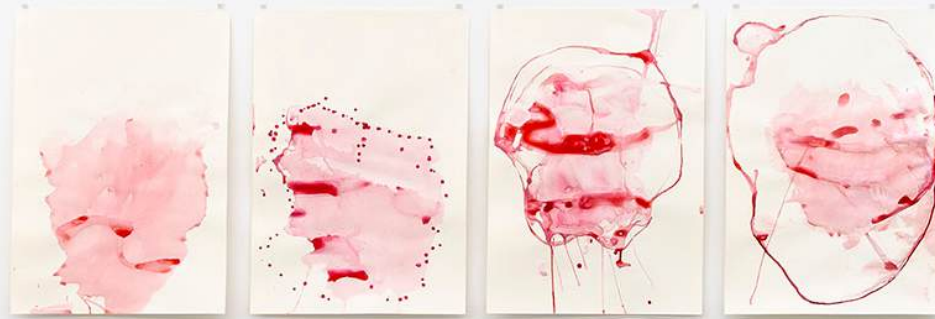

Made up of numerous drawings — composed in paint, biro, and ink — Frankovich sees these works functioning as individual performances. With a machine-like quality, she responds to ideas and images onto paper, back through her own body. Reimagining the genre of botanical drawing, these works evoke underwater sea creatures, exploring the rhythmic movement that invertebrates make in the depths of the ocean, while linking with futuristic explorations of the galaxy. Through this duality of exploration, Frankovich's speculative convergence of the technological apparatus with organic life expands possibilities for being and knowing.

Alicia Frankovich
Feather Stars, 2024
Pen on paper
29.7 x 21.0 cm (sheet size)

Alicia Frankovich
Bio Techno Imaginations, 2024-26
Paint, pen, biro, ink and wash on paper
32 x 24 cm (sheet size), 33 x 24 cm (sheet size)

1301SW

Alicia Frankovich
Bio Techno Imaginations, 2024-26
Paint, pen, biro, ink and wash on paper
41.5 x 29.5 cm (sheet size)

1301SW

Alicia Frankovich
Bio Techno Imaginations, 2024-26
Paint, pen, biro, ink and wash on paper
80 x 62 x 6 cm (framed)

Alicia Frankovich
Bio Techno Imaginations, 2024-26
Paint, pen, biro, ink and wash on paper
59.5 x 42 cm (sheet size)

Alicia Frankovich
Bio Techno Imaginations, 2024-26
Paint, pen, biro, ink and wash on paper
59.5 x 42 cm (sheet size)